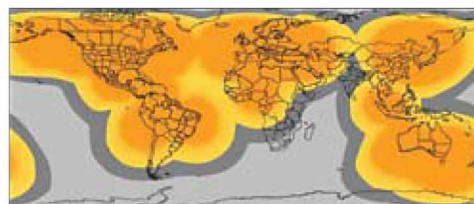

SPOT Satellite Global Coverage Map

Last updated 11/05/2009. Estimated Coverage Area. Actual coverage may vary.

findmeSPOT.com